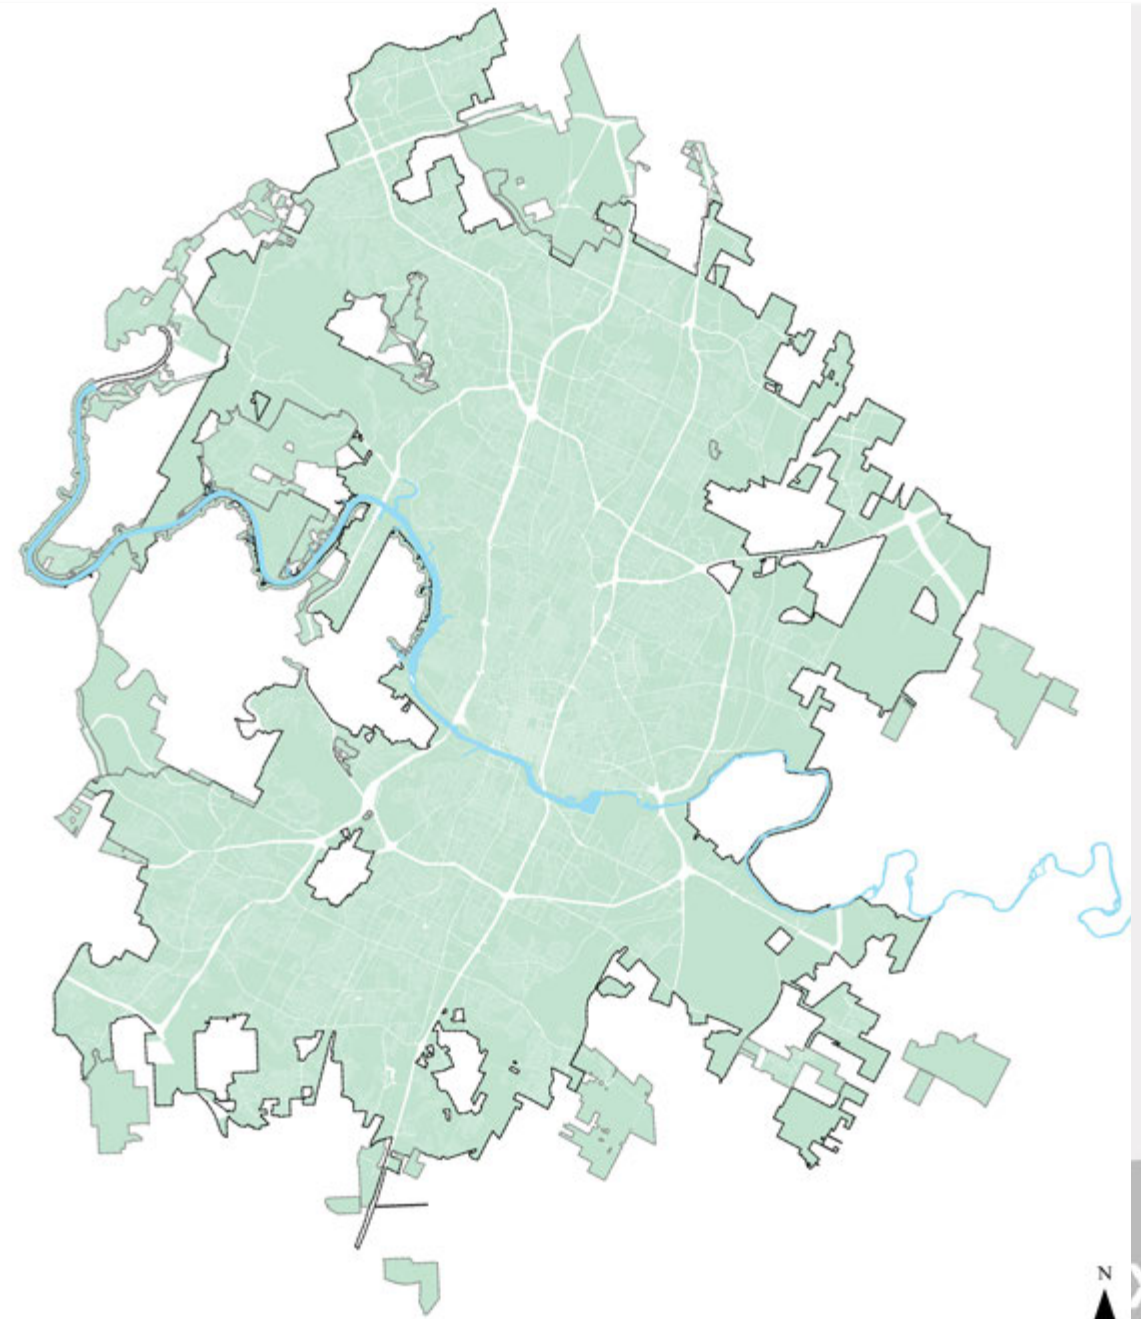

SHAPING THE AUSTIN WE IMAGINE

AUSTIN LAND DEVELOPMENT CODE

City Council
Future Planning Areas

June 28, 2017

CODENEXT

28 - JUN - 17

FUTURE PLANNING AREAS

CITY LIMITS

IMAGINE AUSTIN CENTERS

IMAGINE AUSTIN CENTER AND CORRIDORS (1/4 MILE BUFFER)

LAND IN IMAGINE AUSTIN CENTERS AND CORRIDORS (1/4 MILE BUFFER)

LAND IN IMAGINE AUSTIN
CENTERS AND
CORRIDORS (1/4 MILE
BUFFER)

WITH PUD, SMALL AREA
PLANS AND TRANSECT
ZONES REMOVED

LAND IN IMAGINE AUSTIN
CENTERS AND
CORRIDORS (1/4 MILE
BUFFER)

WITH PUD, SMALL AREA
PLANS AND TRANSECT
ZONES REMOVED

WITH TRANSPORTATION
BONDS CORRIDORS

SHAPING THE AUSTIN WE IMAGINE

Help us get it right.