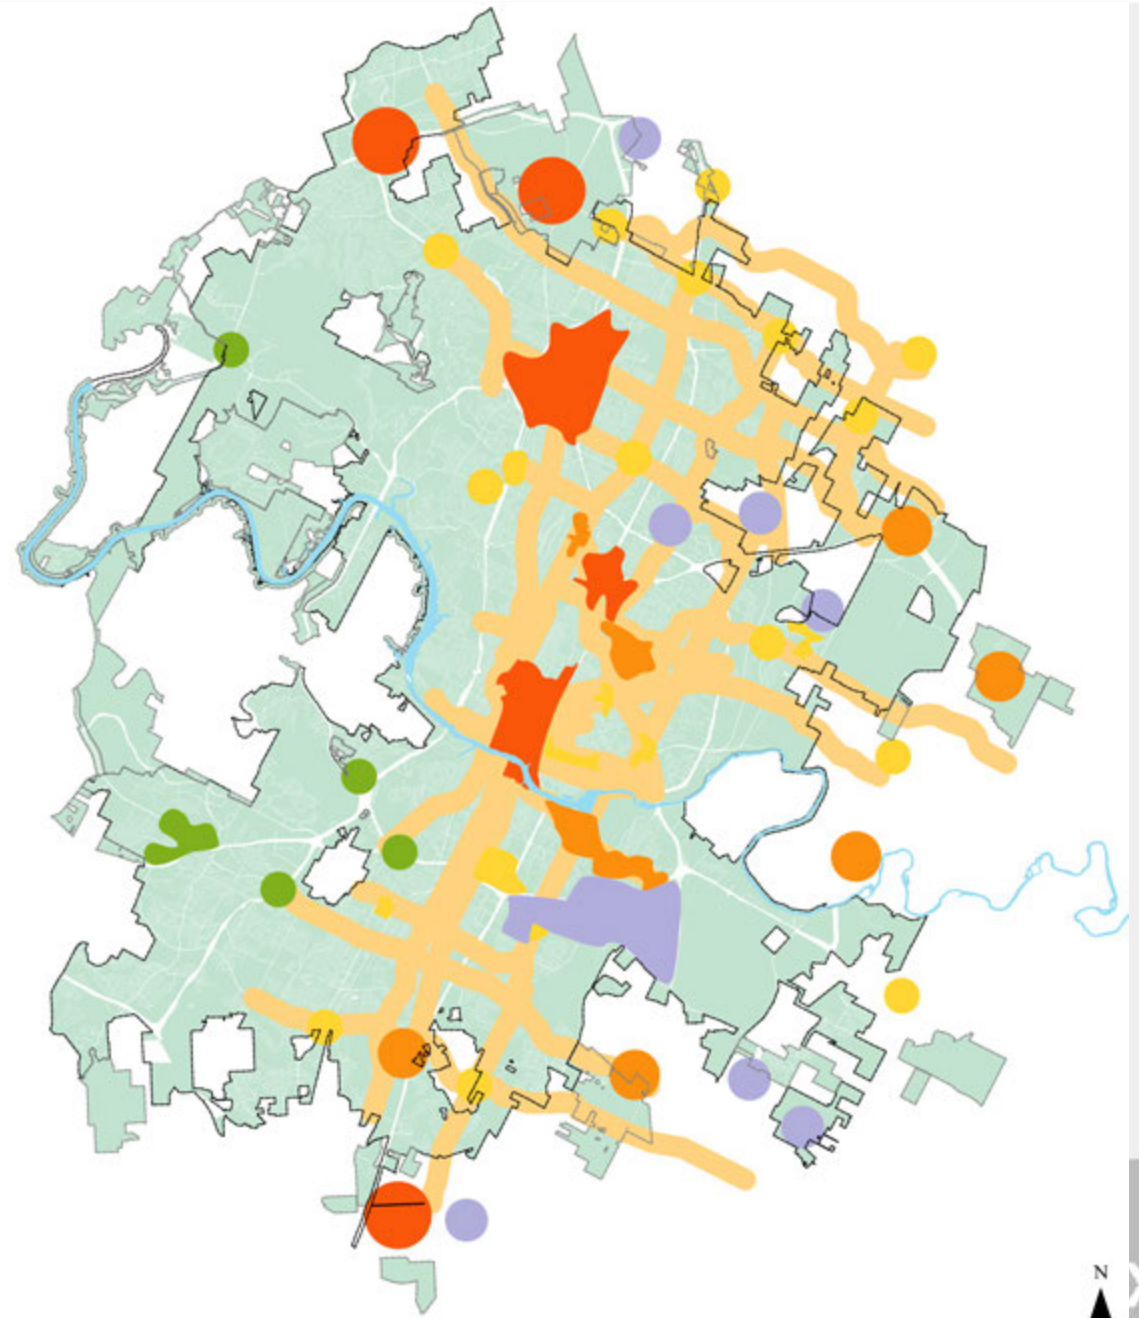

SHAPING THE AUSTIN WE IMAGINE

AUSTIN LAND DEVELOPMENT CODE

City Council
Future Planning Areas

June 28, 2017

CODENEXT

28 - JUN - 17

FUTURE PLANNING AREAS

CITY LIMITS

IMAGINE AUSTIN CENTERS

IMAGINE AUSTIN CENTER AND CORRIDORS (1/4 MILE BUFFER)

LAND IN IMAGINE AUSTIN CENTERS AND CORRIDORS (1/4 MILE BUFFER)

LAND IN IMAGINE AUSTIN
CENTERS AND
CORRIDORS (1/4 MILE
BUFFER)

WITH PUD, SMALL AREA
PLANS AND TRANSECT
ZONES REMOVED

LAND IN IMAGINE AUSTIN
CENTERS AND
CORRIDORS (1/4 MILE
BUFFER)

WITH PUD, SMALL AREA
PLANS AND TRANSECT
ZONES REMOVED

WITH TRANSPORTATION
BONDS CORRIDORS

SHAPING THE AUSTIN WE IMAGINE

Help us get it right.