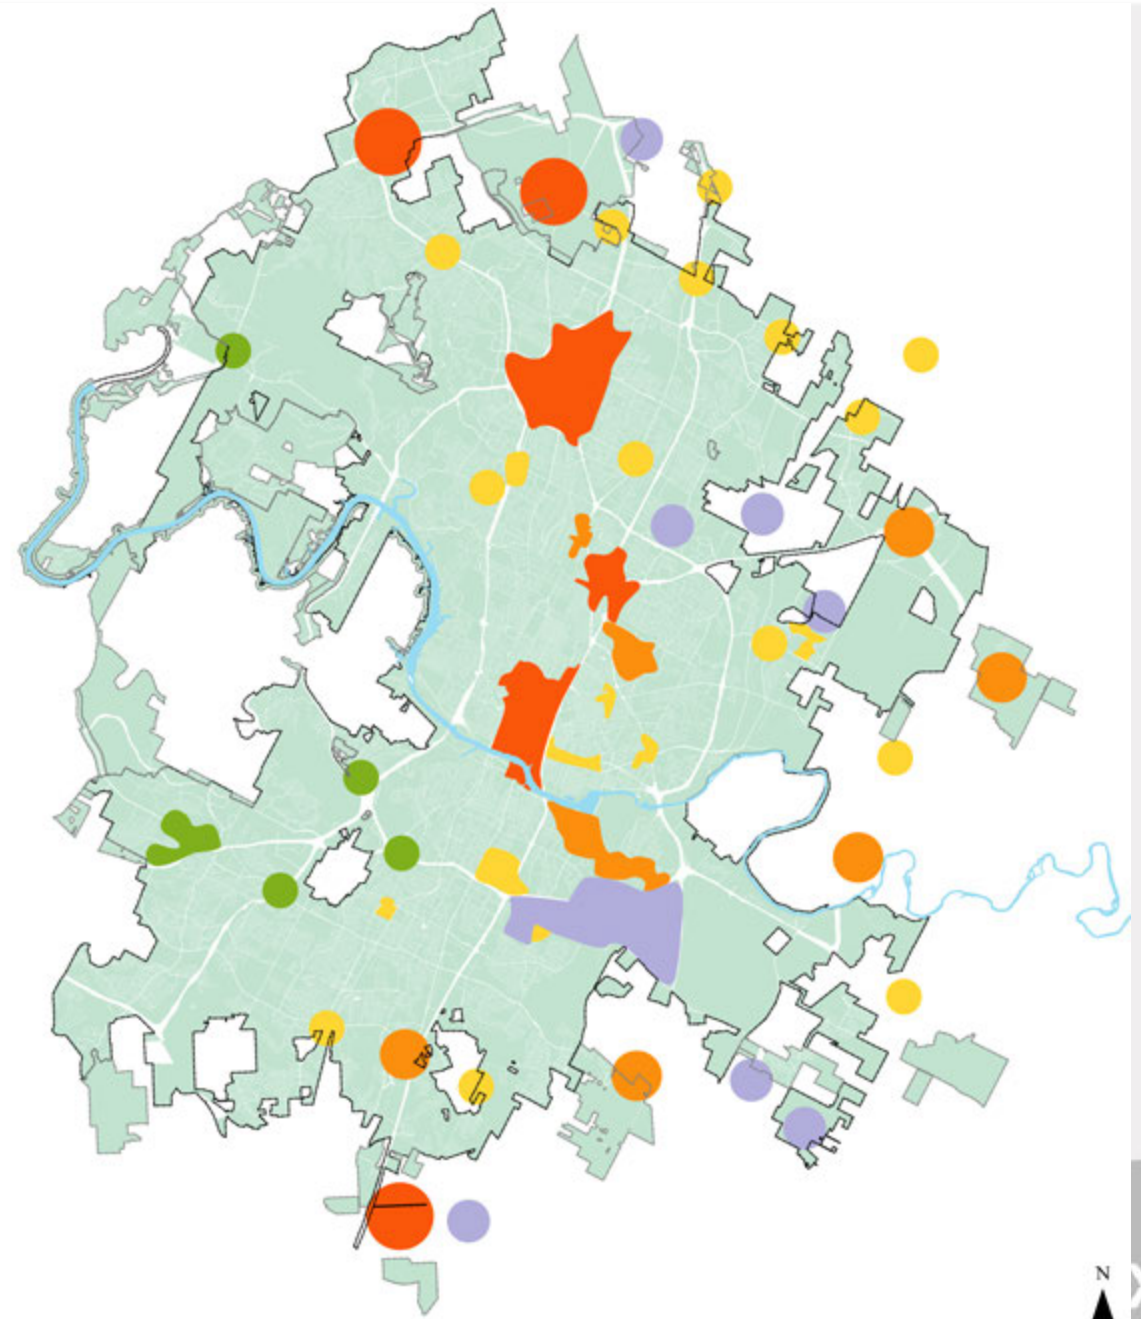

SHAPING THE AUSTIN WE IMAGINE

AUSTIN LAND DEVELOPMENT CODE

City Council
Future Planning Areas

June 28, 2017

CODENEXT

28 - JUN - 17

FUTURE PLANNING AREAS

CITY LIMITS

IMAGINE AUSTIN CENTERS

IMAGINE AUSTIN CENTER AND CORRIDORS (1/4 MILE BUFFER)

LAND IN IMAGINE AUSTIN CENTERS AND CORRIDORS (1/4 MILE BUFFER)

LAND IN IMAGINE AUSTIN
CENTERS AND
CORRIDORS (1/4 MILE
BUFFER)

WITH PUD, SMALL AREA
PLANS AND TRANSECT
ZONES REMOVED

LAND IN IMAGINE AUSTIN
CENTERS AND
CORRIDORS (1/4 MILE
BUFFER)

WITH PUD, SMALL AREA
PLANS AND TRANSECT
ZONES REMOVED

WITH TRANSPORTATION
BONDS CORRIDORS

SHAPING THE AUSTIN WE IMAGINE

Help us get it right.