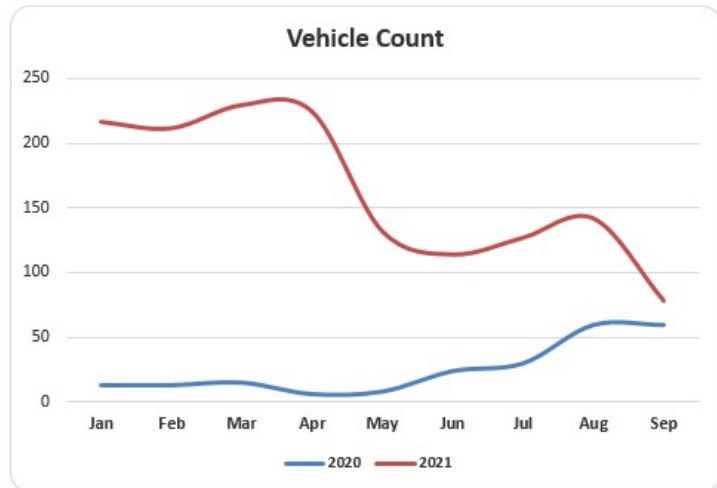

Catalytic-Converter Thefts

September 2021 Trends

What is a catalytic converter?

- Emissions control device located in exhaust system
- Valued by criminals for its precious-metal content

Theft Deterrence

- Park in garage
- Park in well-lit place
- Park near security cameras
- Park near curb
- Weld converter to vehicle
- Attach plate to converter
- Engrave VIN on converter
- Calibrate car alarm to sound if vibration detected

Top Three Models, Jan-Sep 2021

Toyota Prius	Honda Element	Toyota Tundra
414	175	121

Vehicle Count, September 2021

78

Change from Previous Month

-45%

Vehicle Count, Jan-Sep 2021

2224