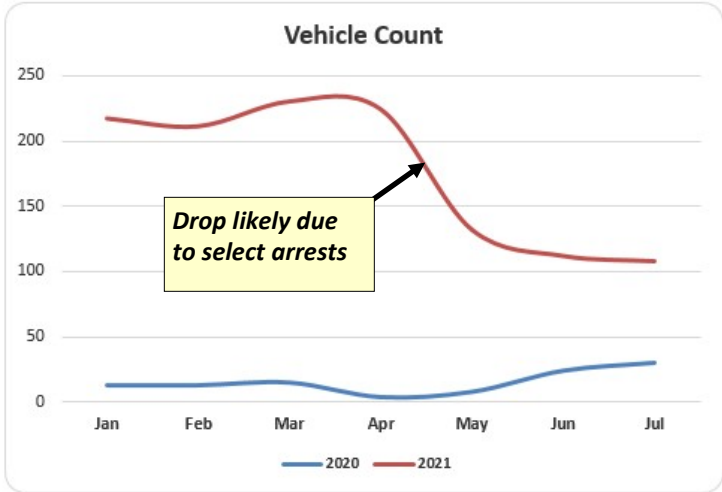

Catalytic-Converter Thefts

July 2021 Trends

What is a catalytic converter?

- Emissions control device located in exhaust system
- Valued by criminals for its precious-metal content

Theft Deterrence

- Park in garage
- Park in well-lit place
- Park near security cameras
- Park near curb
- Weld converter to vehicle
- Attach plate to converter
- Engrave VIN on converter
- Calibrate car alarm to sound if vibration detected

Top Three Models, Jan-Jul 2021		
Toyota Prius	Honda Element	Toyota Tundra
387	132	84

Vehicle Count, July 2021
108

Change from Previous Month
-4%

Vehicle Count, Jan-Jul 2021
1234

Change from Previous YTD
1053%