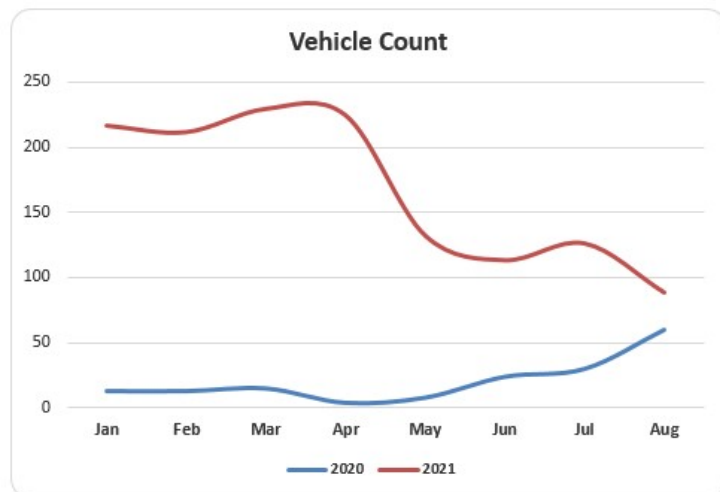

Catalytic-Converter Thefts

August 2021 Trends

What is a catalytic converter?

- Emissions control device located in exhaust system
- Valued by criminals for its precious-metal content

Theft Deterrence

- Park in garage
- Park in well-lit place
- Park near security cameras
- Park near curb
- Weld converter to vehicle
- Attach plate to converter
- Engrave VIN on converter
- Calibrate car alarm to sound if vibration detected

Top Three Models, Jan-Aug 2021		
Toyota Prius	Honda Element	Toyota Tundra
396	152	107

Vehicle Count, August 2021
 88

Change from Previous Month
 -30%

Vehicle Count, Jan-Aug 2021
 1343

Change from Previous YTD
 704%